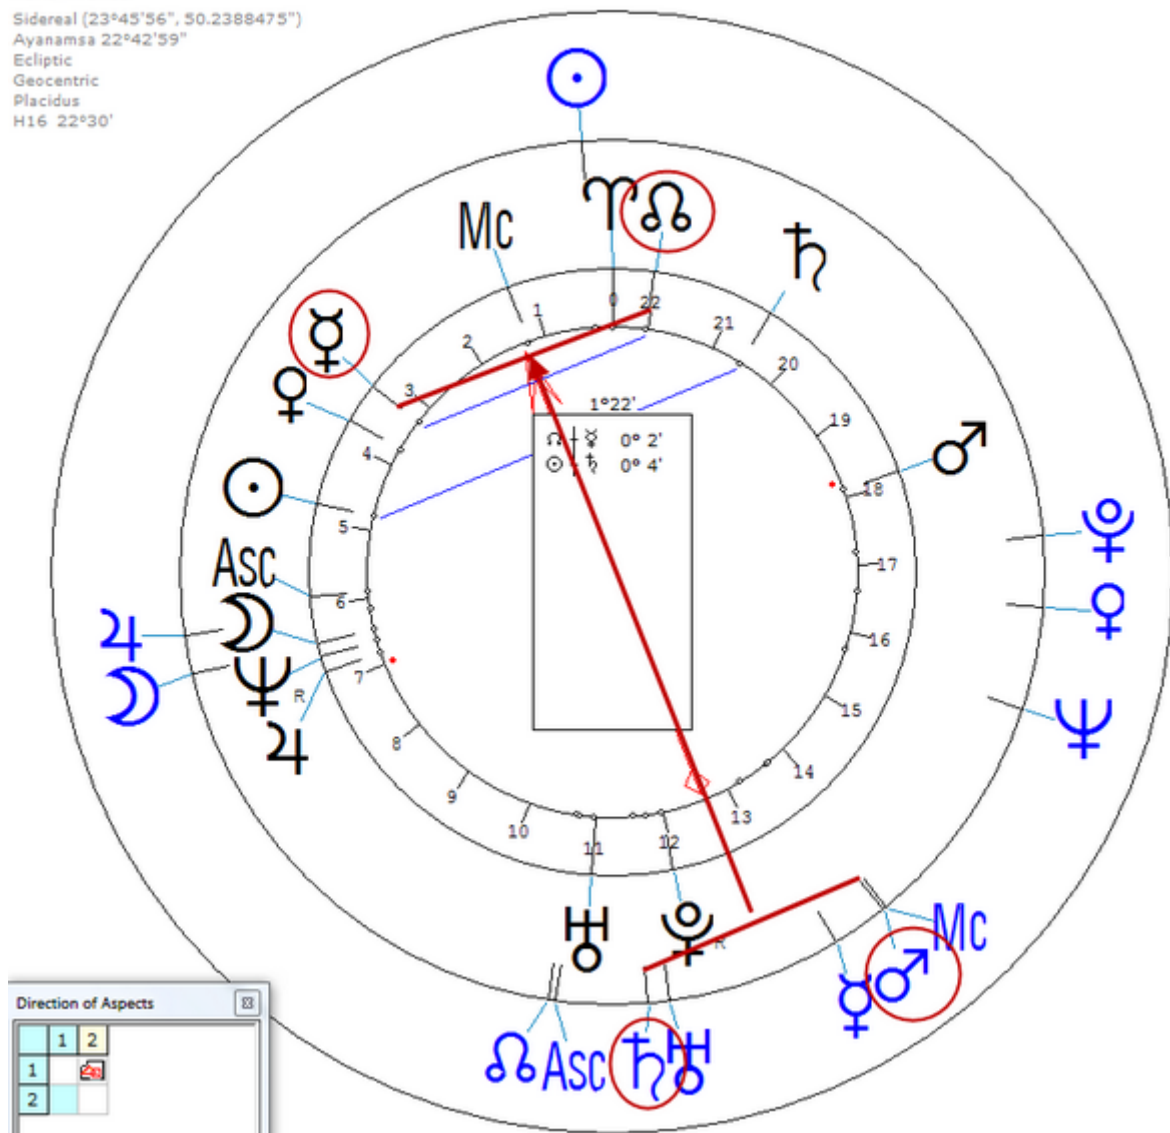

Deleuze, Gilles

18 January 1925 at 02:45 (= 02:45 AM)Paris, France, 48n52, 2e20
French philosopher.

<https://www.astro.com/astro-databank/Deleuze,_Gilles>

On 4 November 1995, he committed suicide by throwing himself out of the window, Paris.

Progressed Lunar Return (Harmonic 16)

Lunar $\text{♁}/\text{♃} = \text{♀}_n/\text{♁}_n$

Lunar $\text{♀}/\text{♁} = \text{♃}_n$

Deleuze, Gilles
18 January 1925 Sun 2:45 (GMT) 48n52 2e20
Paris, France
Sidereal (23°45'56", 50.2388475")
Ayanamsa 22°42'59"
Ecliptic
Geocentric
Placidus
H16 22°30'